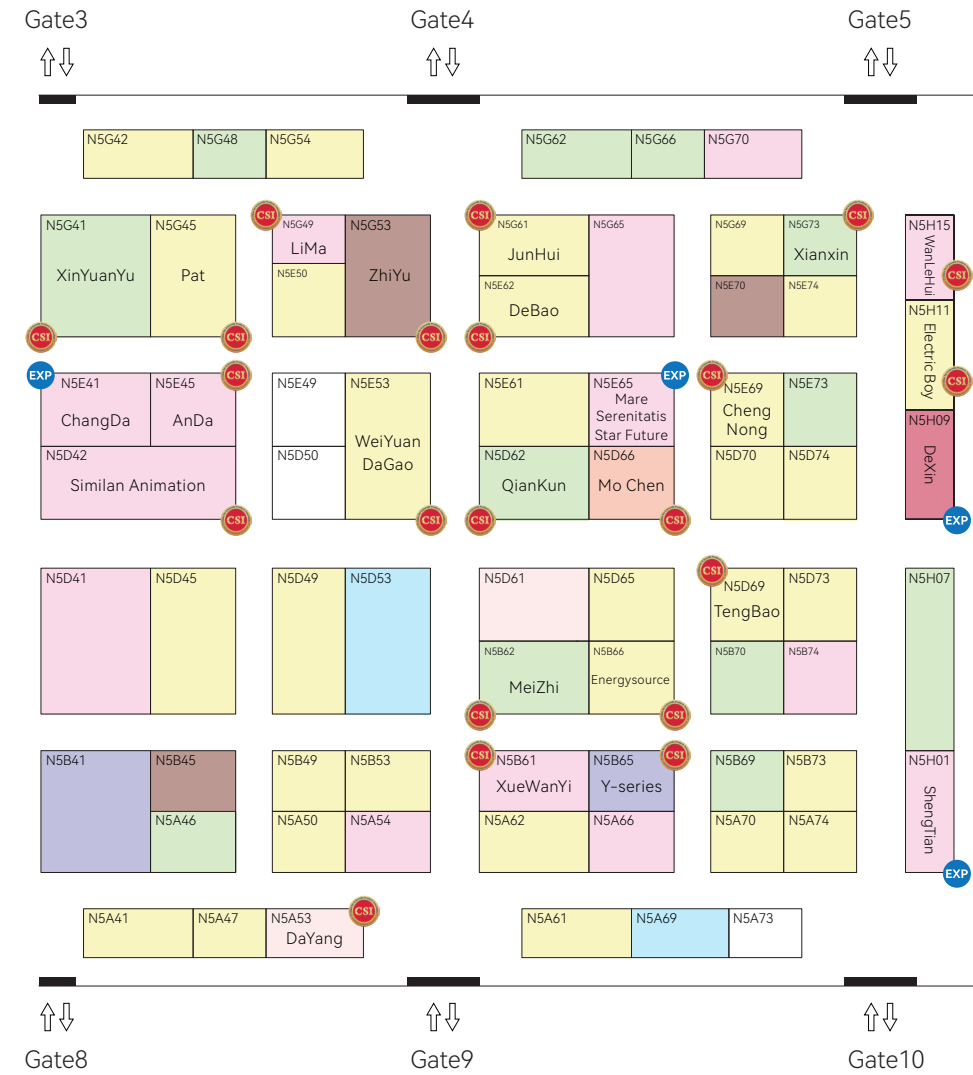

- Educational toys & Games
- General Toys
- Electronic & Remote Control Toys
- Model toy
- Baby & Infant Toys
- Soft Toys, Dolls
- Art & Hobby Toys
- Outdoor & Sporting Items
- Equipment, Raw Materials & Accessories

Certified Suppliers

Export Ready

Connect with 1500+ Toy & Baby Certified Supplier in One-stop