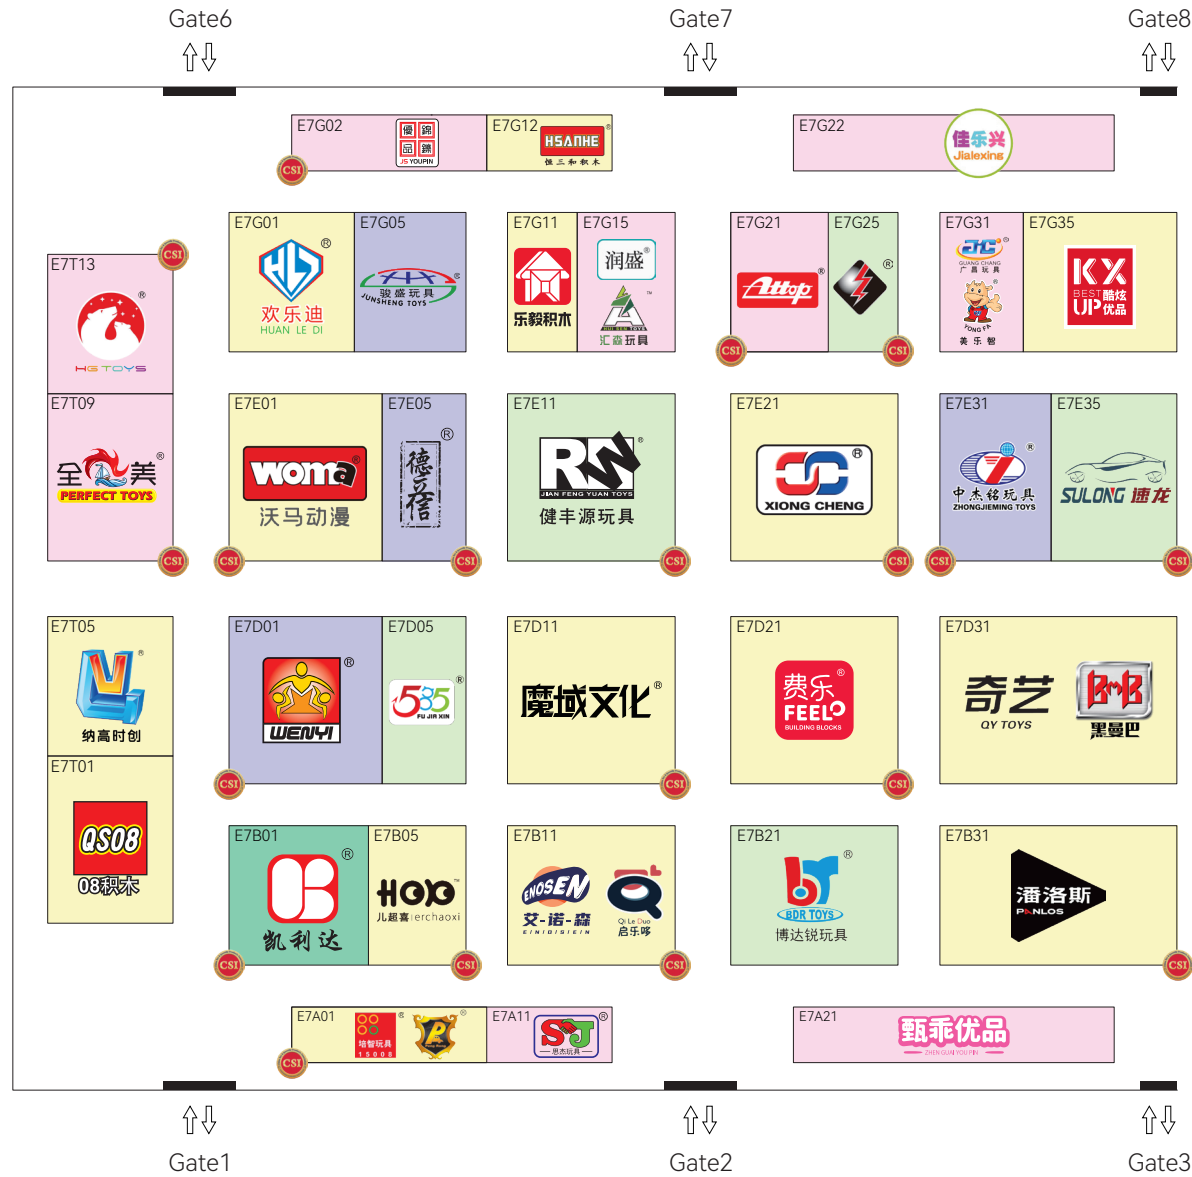

- Educational toys & Games
- General Toys
- Baby & Infant Toys
- Electronic & Remote Control Toys
- Model toy
- Soft Toys, Dolls
- Outdoor & Sporting Items
- Festive & Party Items

Certified Suppliers

Connect with 1500+ Toy & Baby Certified Supplier in One-stop