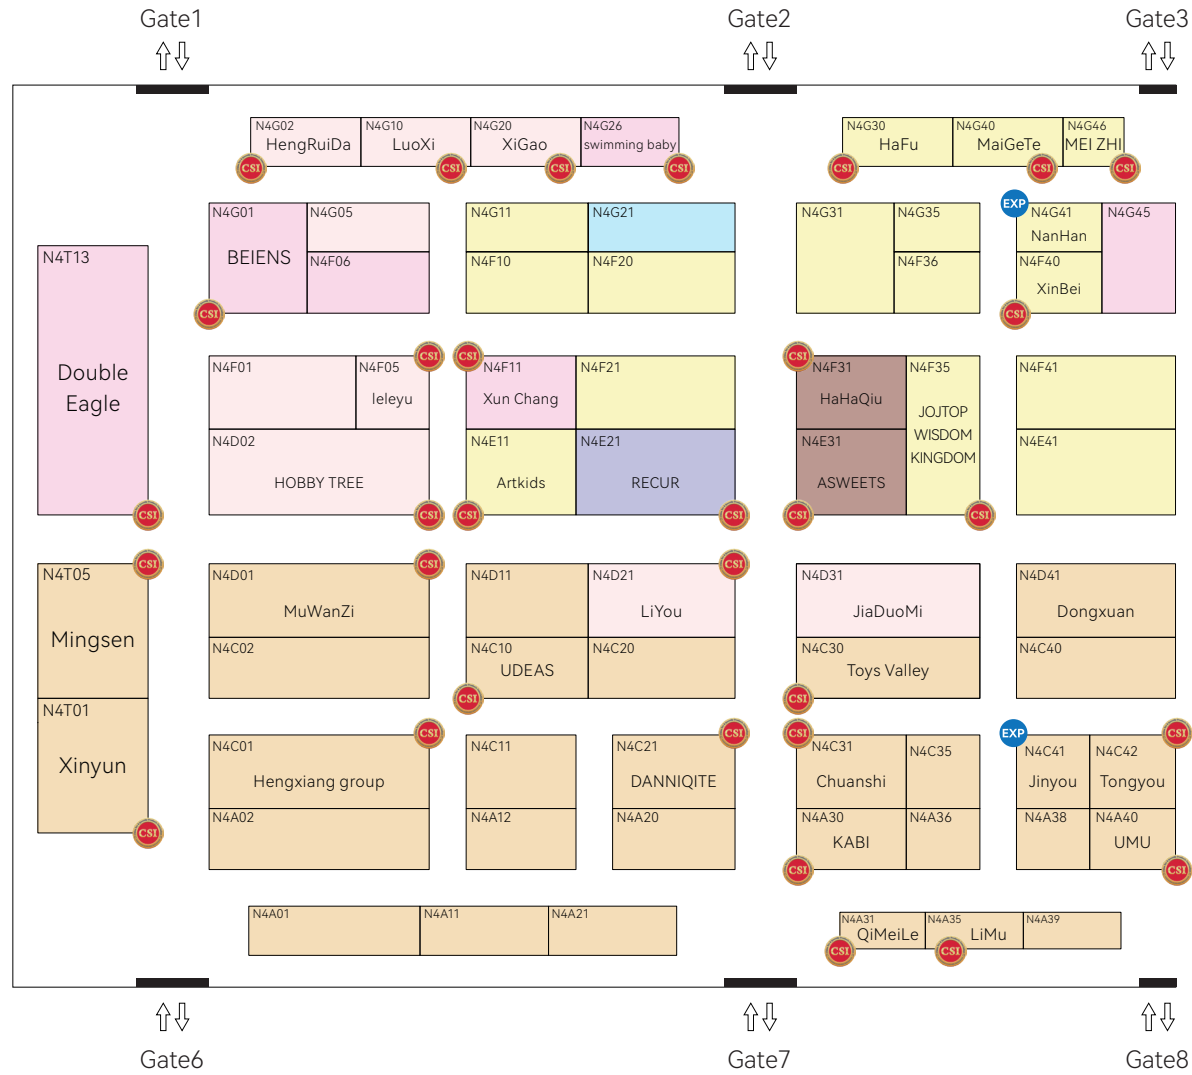

- Wooden & Bamboo Toys
- Educational toys & Games
- General Toys
- Baby & Infant Toys
- Model toy
- Soft Toys, Dolls
- Smart-Tech Toys
- Board Game & Card Game
- Electronic & Remote Control Toys
- Outdoor & Sporting Items
- Gifts & Craftworks
- Equipment, Raw Materials & Accessories
- Testing, Inspection & Certification Services

- Certified Suppliers
- Export Ready

Connect with 1500+ Toy & Baby Certified Supplier in One-stop