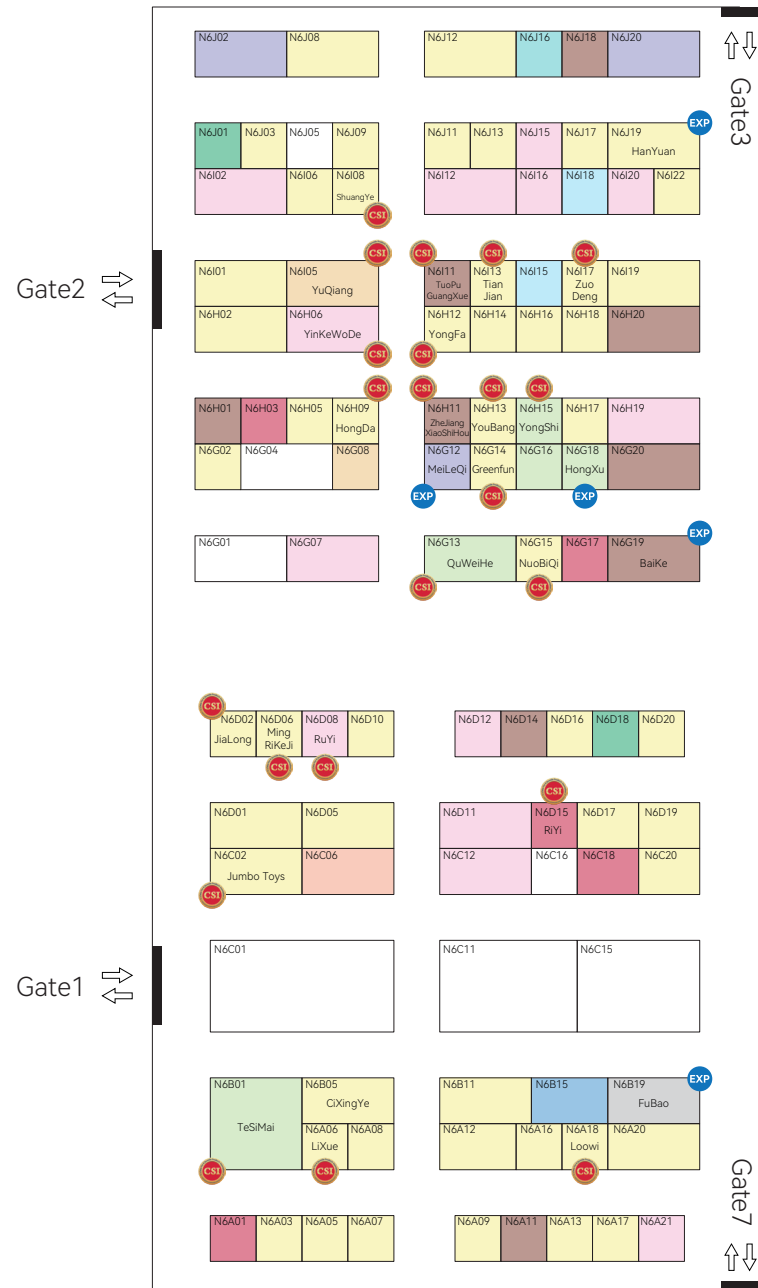

- General Toys
- Electronic & Remote Control Toys
- Soft Toys, Dolls
- Educational toys & Games
- Wooden & Bamboo Toys
- Art & Hobby Toys
- Model toy
- Baby & Infant Toys
- Smart-Tech Toys
- Outdoor & Sporting Items
- Gifts & Craftworks
- Festive & Party Items
- Equipment, Raw Materials & Accessories
- Testing, Inspection & Certification Services
- Design Services
- Pet Toys

- Certified Suppliers
- Export Ready

Connect with 1500+ Toy & Baby Certified Supplier in One-stop