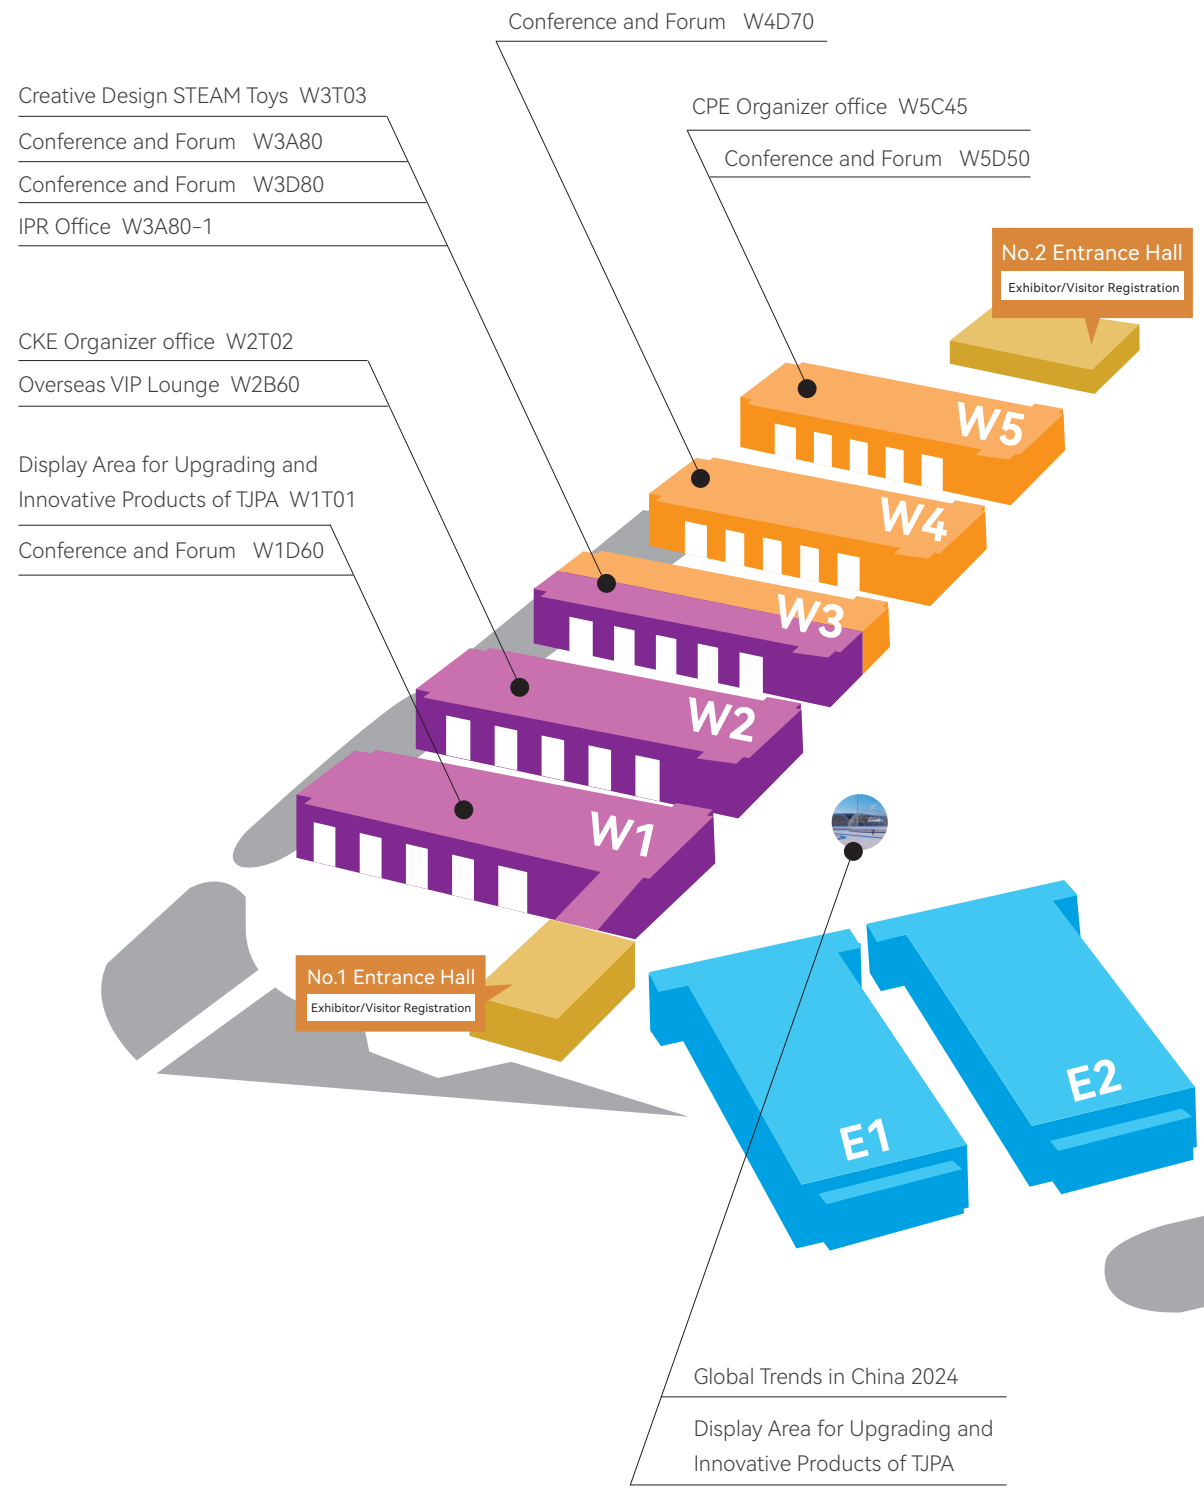

On-site Services Floor Plan

- CHINA LICENSING EXPO
- CHINA KIDS FAIR
- CHINA TOY EXPO
- CHINA PRESCHOOL EXPC