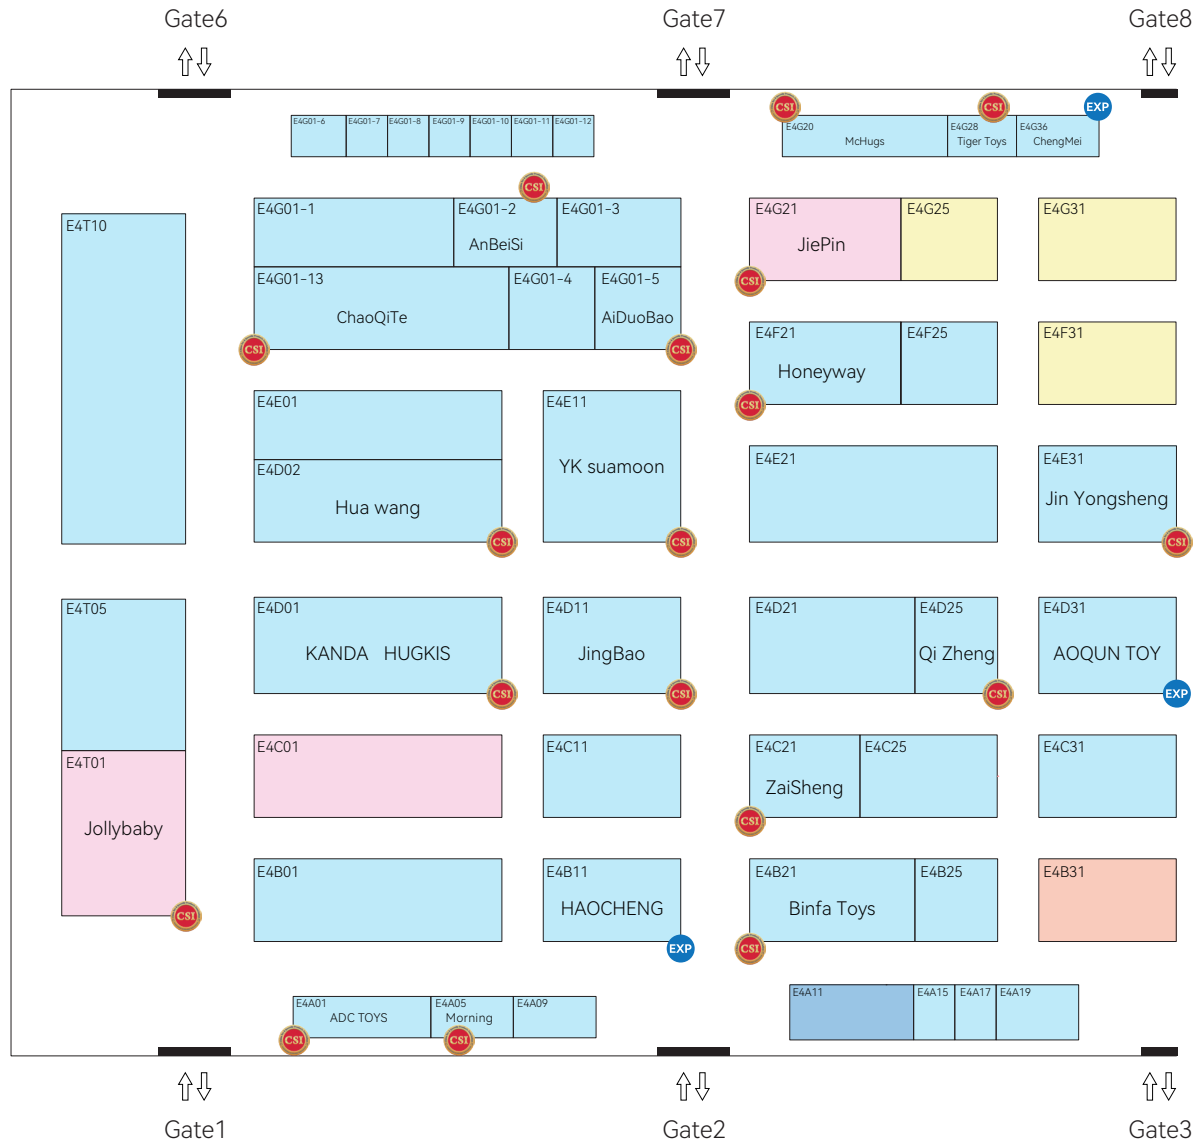

- Soft Toys, Dolls
- Educational toys & Games
- General Toys
- Festive & Party Items
- Art & Hobby Toys
- Outdoor & Sporting Items
- Testing, Inspection & Certification Services
- Smart-Tech Toys

- Certified Suppliers
- Export Ready

Connect with 1500+ Toy & Baby Certified Supplier in One-stop