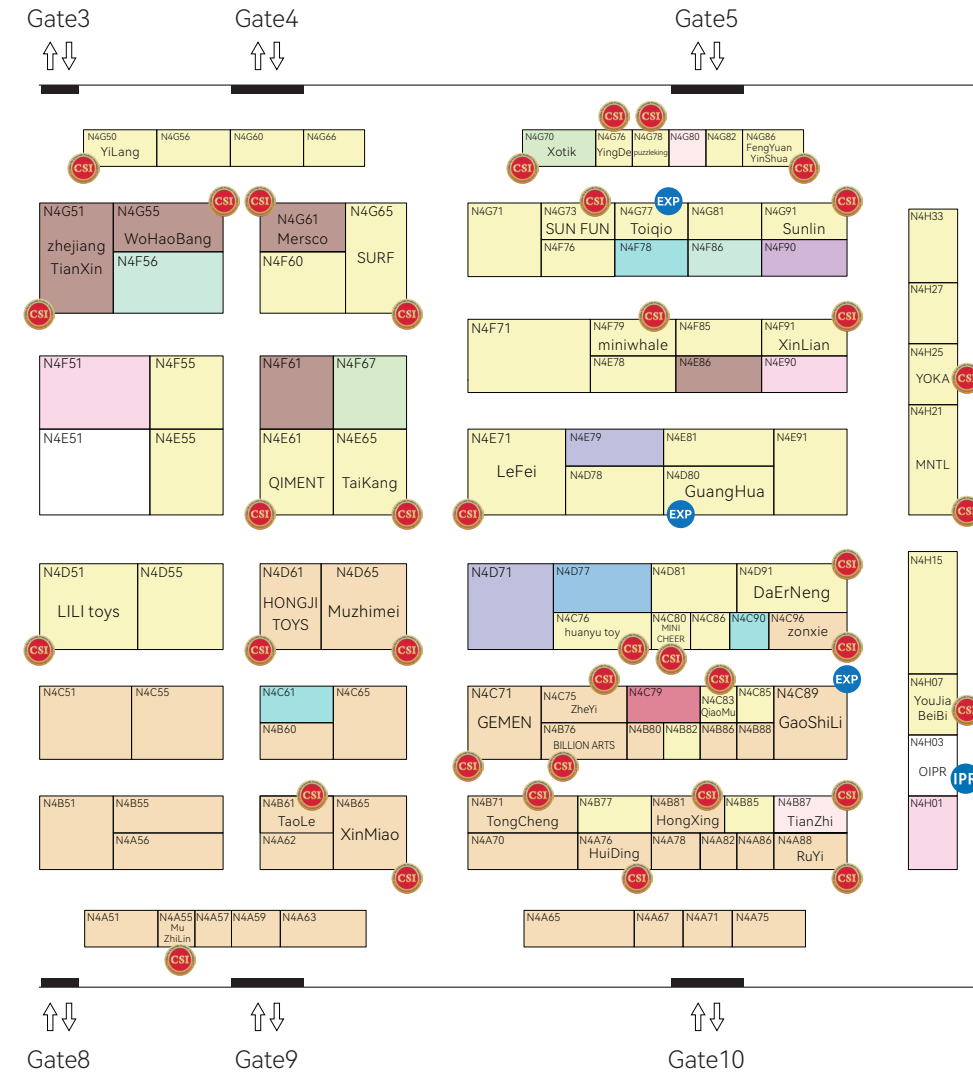

- Wooden & Bamboo Toys
- Educational toys & Games
- General Toys
- Baby & Infant Toys
- Model toy
- Soft Toys, Dolls
- Smart-Tech Toys
- Board Game & Card Game
- Electronic & Remote Control Toys
- Outdoor & Sporting Items
- Gifts & Craftworks
- Equipment, Raw Materials & Accessories
- Testing, Inspection & Certification Services

- Certified Suppliers
- Export Ready

Connect with 1500+ Toy & Baby Certified Supplier in One-stop