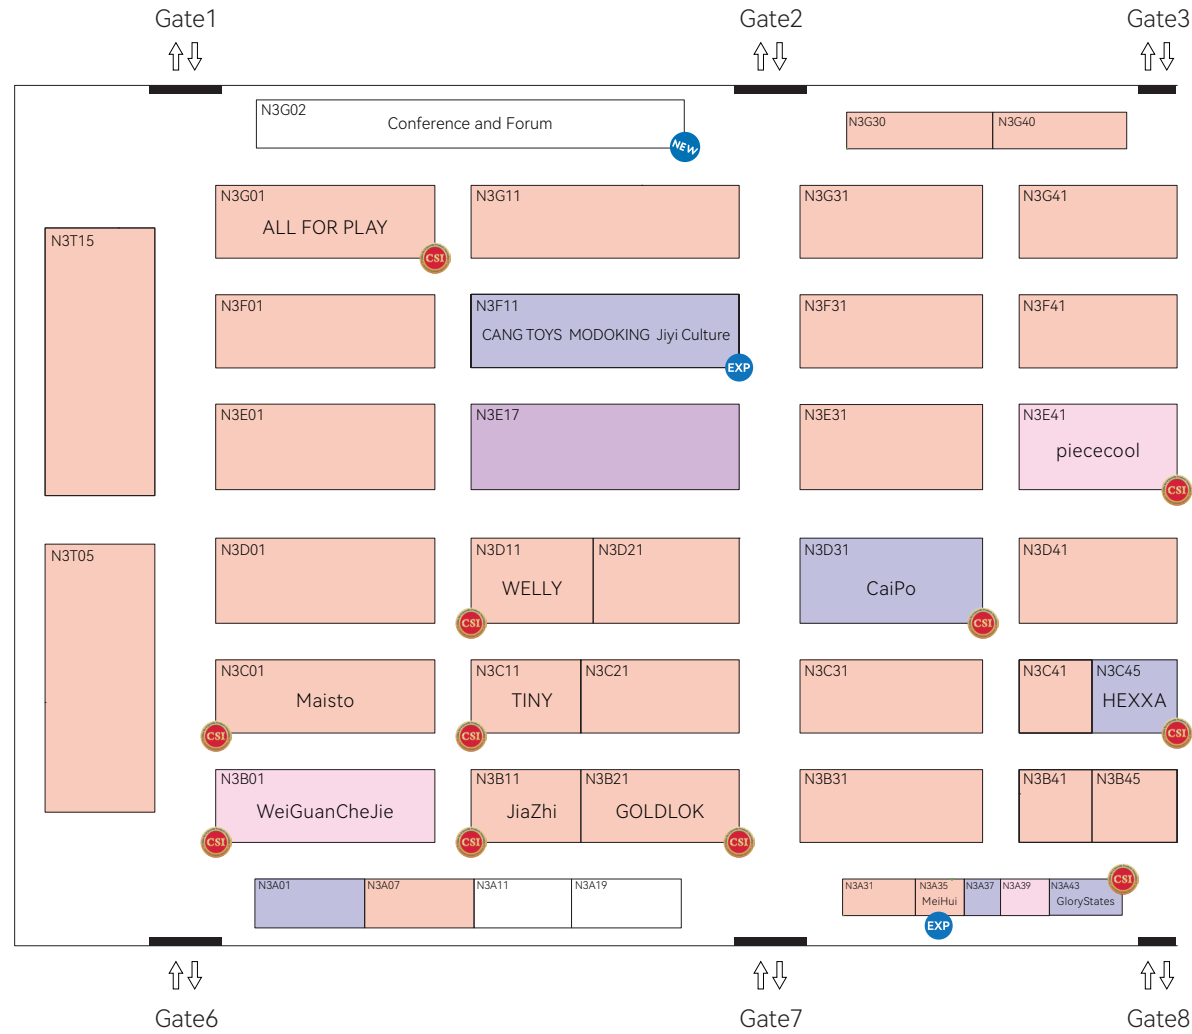

- Art & Hobby Toys
- Model toy
- General Toys
- Educational toys & Games
- Board Game & Card Game
- Soft Toys, Dolls
- Electronic & Remote Control Toys
- Equipment, Raw Materials & Accessories
- Festive & Party Items

- CSI Certified Suppliers
- EXP Export Ready

Connect with 1500+ Toy & Baby Certified Supplier in One-stop