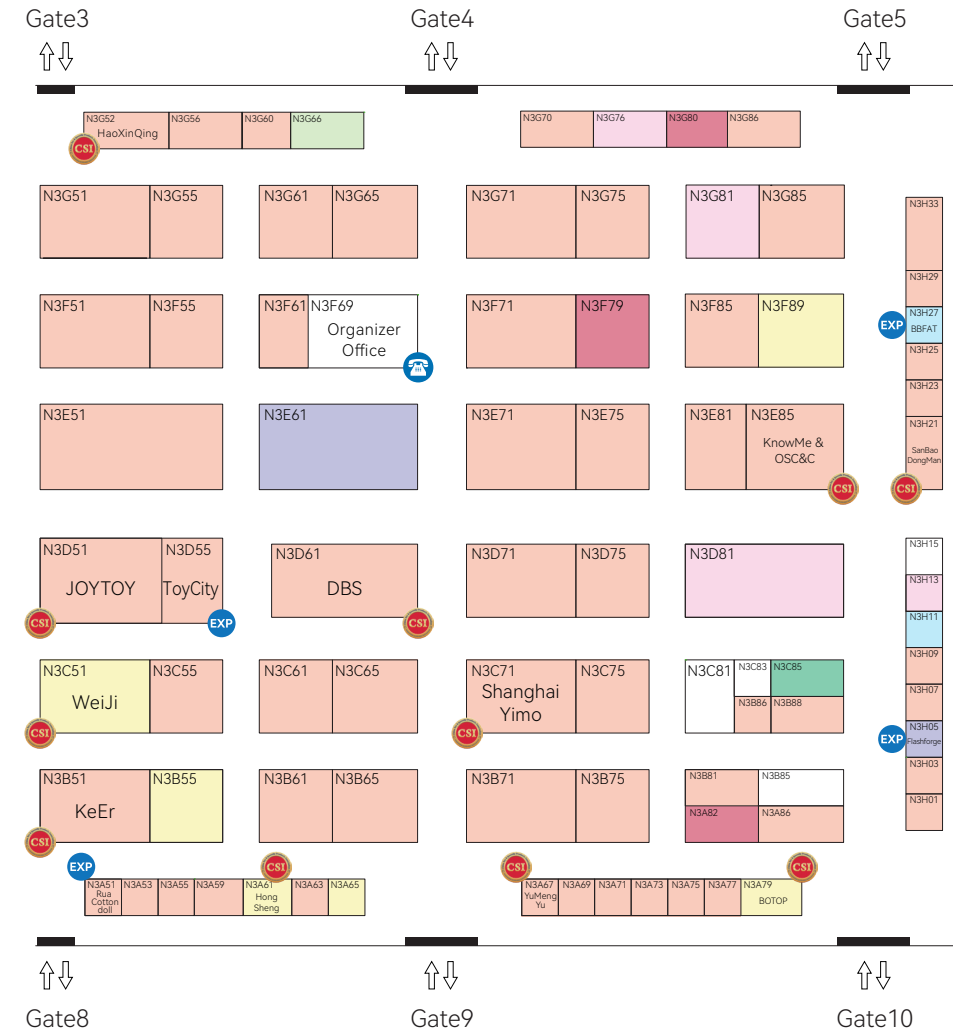

- Art & Hobby Toys
- Model toy
- General Toys
- Educational toys & Games
- Board Game & Card Game
- Soft Toys, Dolls
- Electronic & Remote Control Toys
- Equipment, Raw Materials & Accessories
- Festive & Party Items

- CSI Certified Suppliers
- EXP Export Ready

Connect with 1500+ Toy & Baby Certified Supplier in One-stop