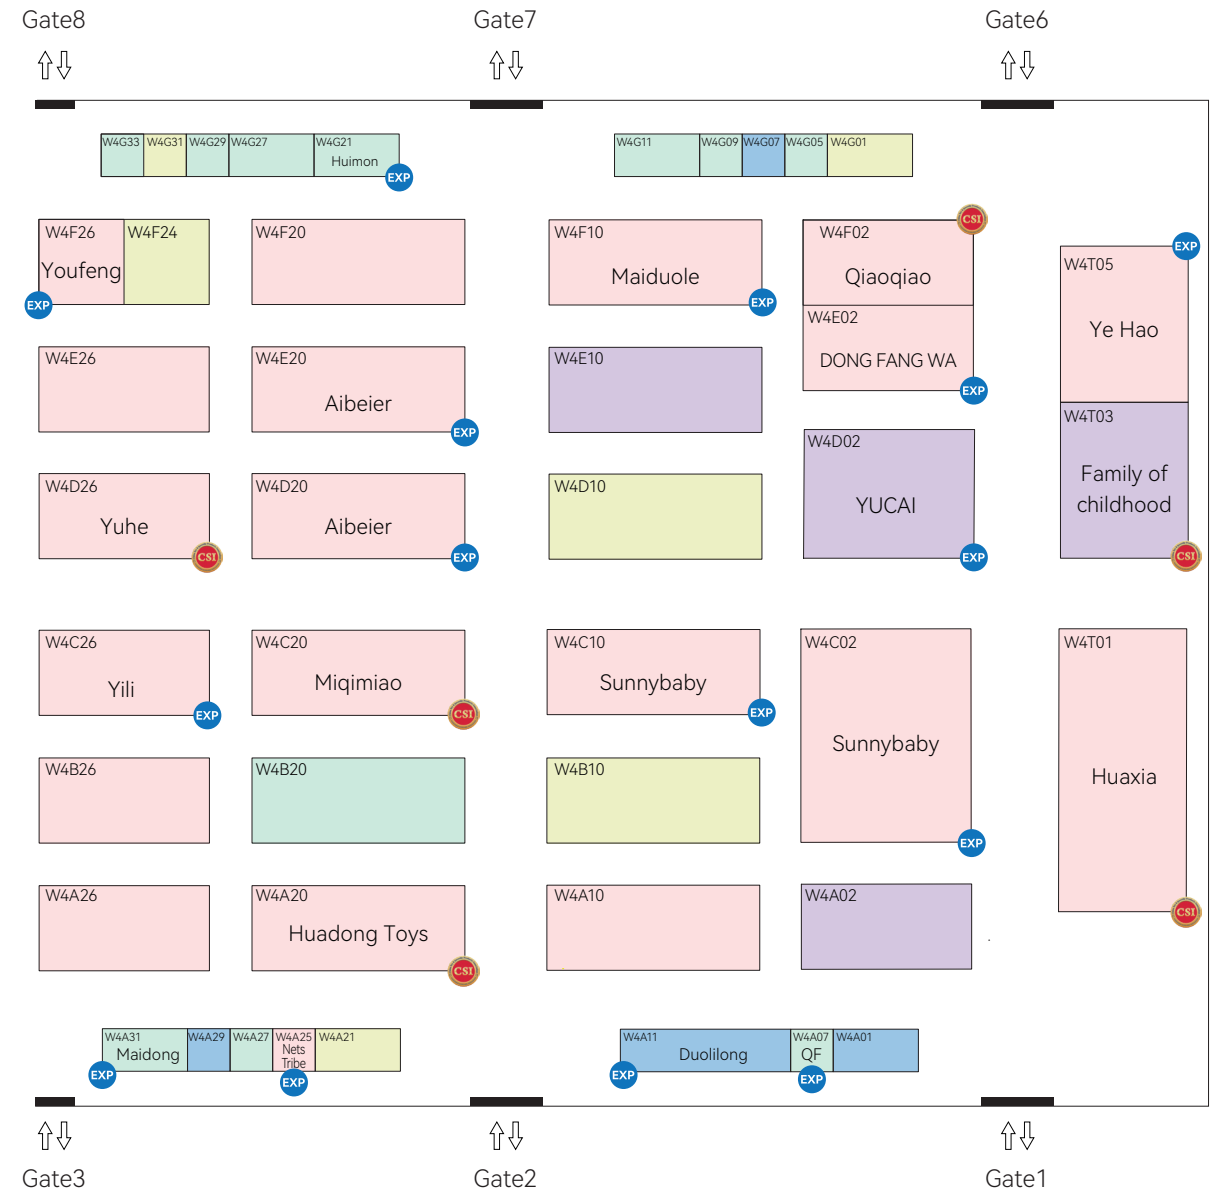

- Teaching Toys
- Courses and others
- Management and Logistics
- Outdoor Facilities of Kindergarten
- Furnitures and Home Décor of Kindergarten

- Certified Suppliers
- Export Ready

Connect with 1500+ Toy & Baby Certified Supplier in One-stop