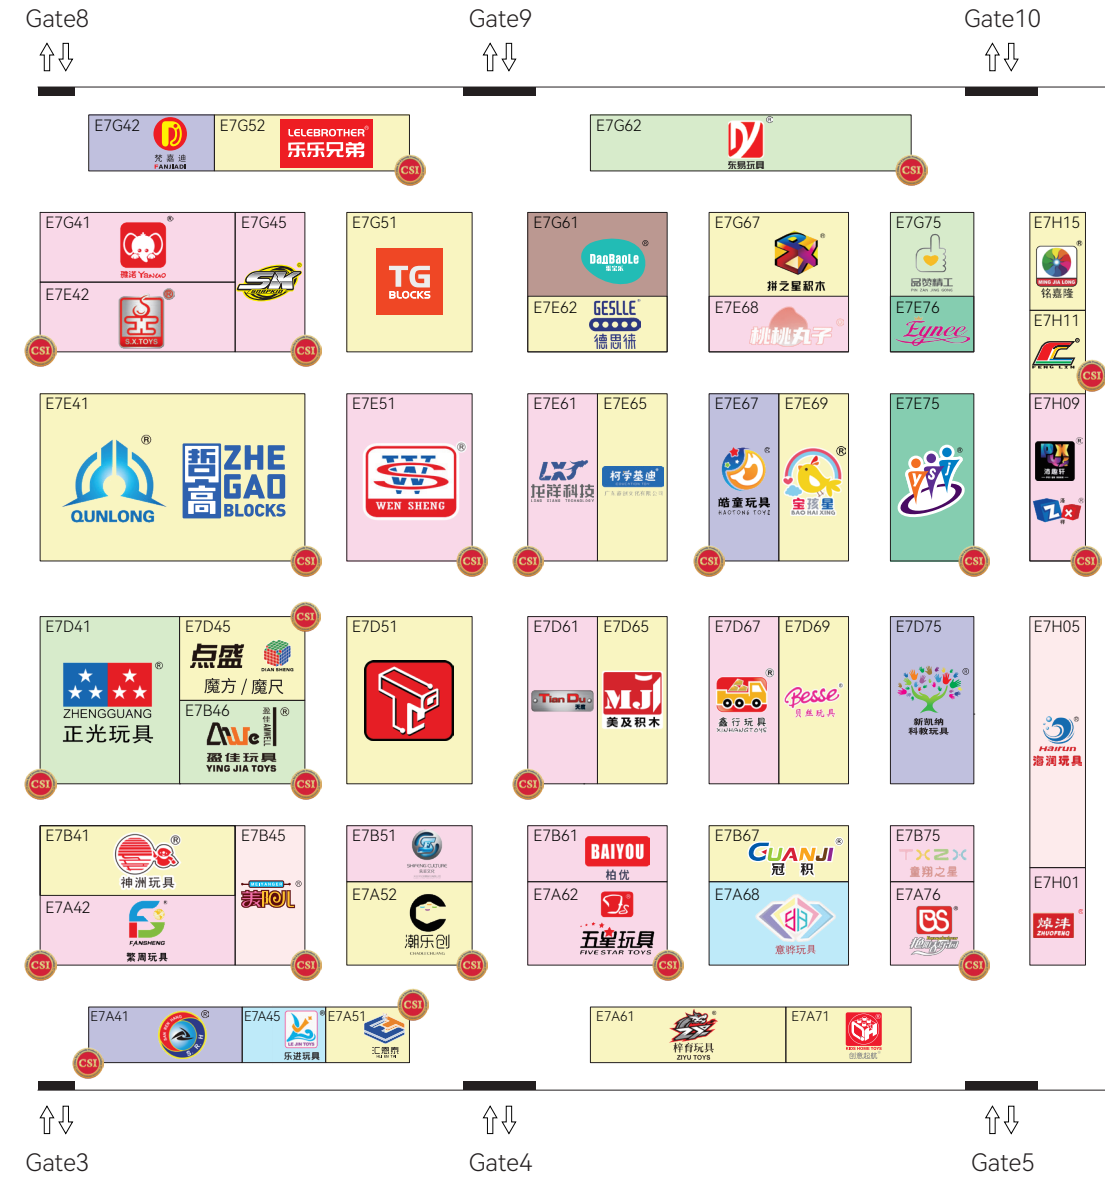

- Educational toys & Games
- General Toys
- Baby & Infant Toys
- Electronic & Remote Control Toys
- Model toy
- Soft Toys, Dolls
- Outdoor & Sporting Items
- Festive & Party Items

Certified Suppliers

Connect with 1500+ Toy & Baby Certified Supplier in One-stop