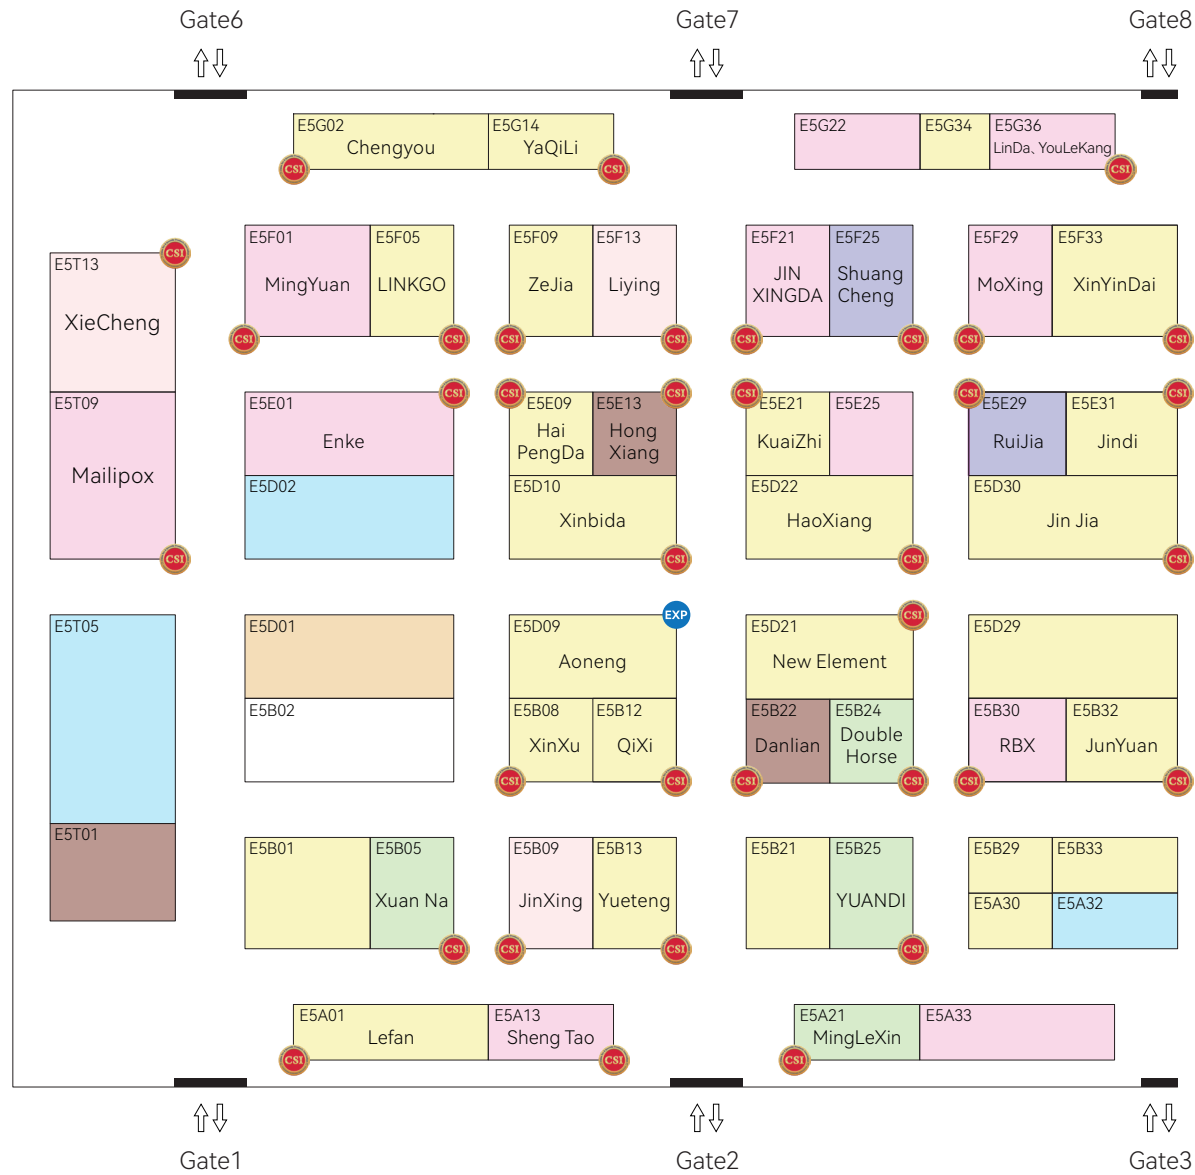

- Educational toys & Games
- General Toys
- Electronic & Remote Control Toys
- Baby & Infant Toys
- Model toy
- Outdoor & Sporting Items
- Wooden & Bamboo Toys
- Soft Toys, Dolls