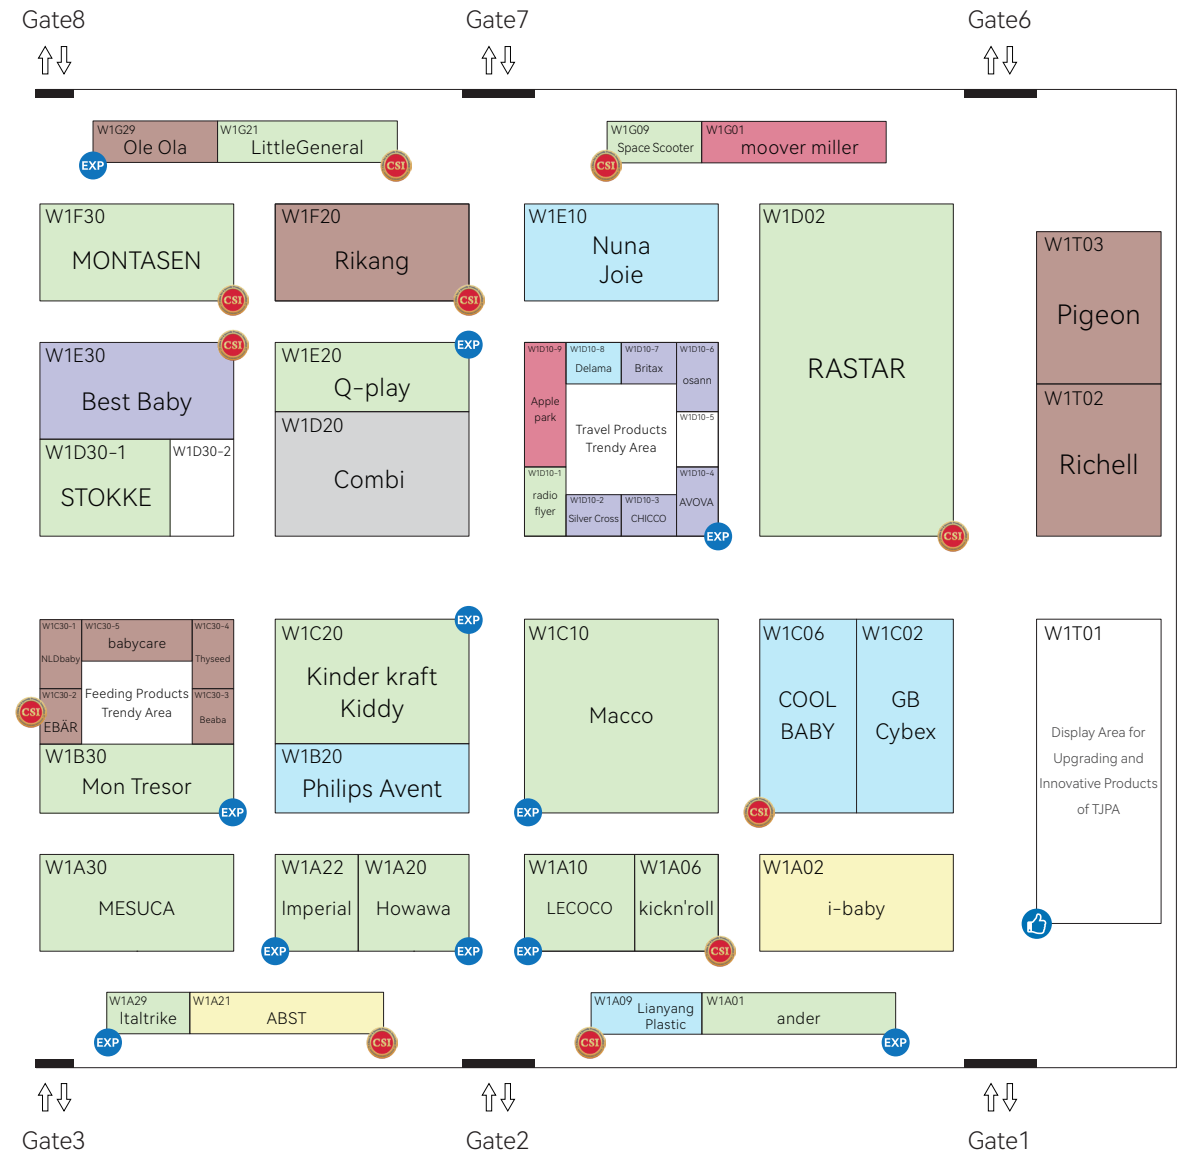

- Children's Car Seats and Accessories
- Strollers and Accessories
- Ride-on Products
- General Baby Products
- Baby Bathtub, Potty and Other Products
- Baby & Infant Toys
- Children's Furnitures and Home Décor
- Baby Care, Bathing, Feeding and Other Products
- Others

- Certified Suppliers
- Export Ready

Connect with 1500+ Toy & Baby Certified Supplier in One-stop