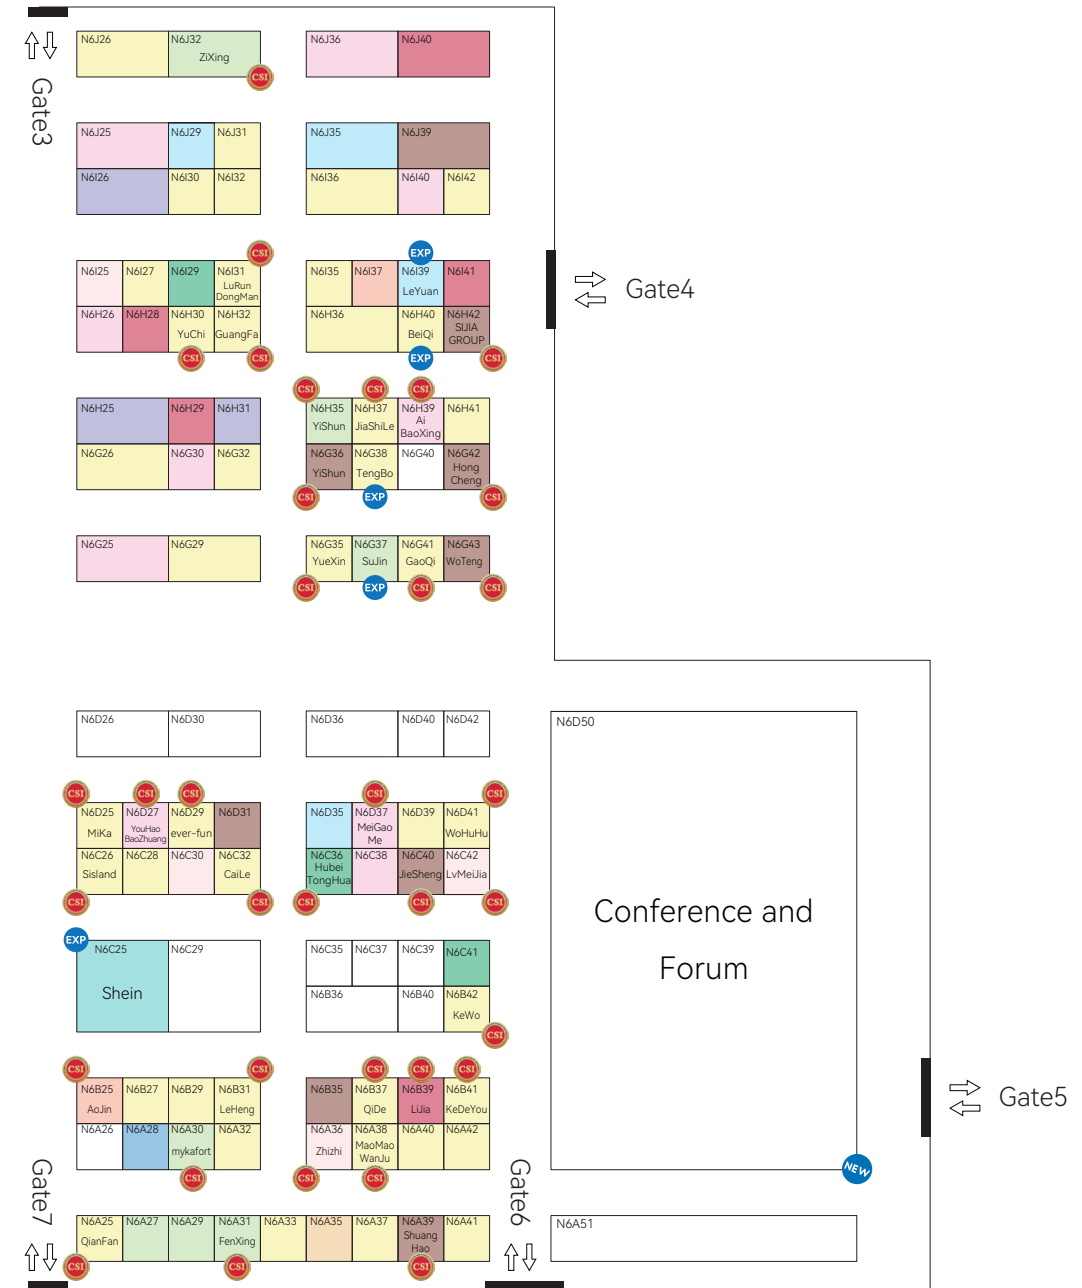

- General Toys
- Electronic & Remote Control Toys
- Soft Toys, Dolls
- Educational toys & Games
- Wooden & Bamboo Toys
- Art & Hobby Toys
- Model toy
- Baby & Infant Toys
- Smart-Tech Toys
- Outdoor & Sporting Items
- Gifts & Craftworks
- Festive & Party Items
- Equipment, Raw Materials & Accessories
- Testing, Inspection & Certification Services
- Design Services
- Pet Toys

- Certified Suppliers
- Export Ready

Connect with 1500+ Toy & Baby Certified Supplier in One-stop