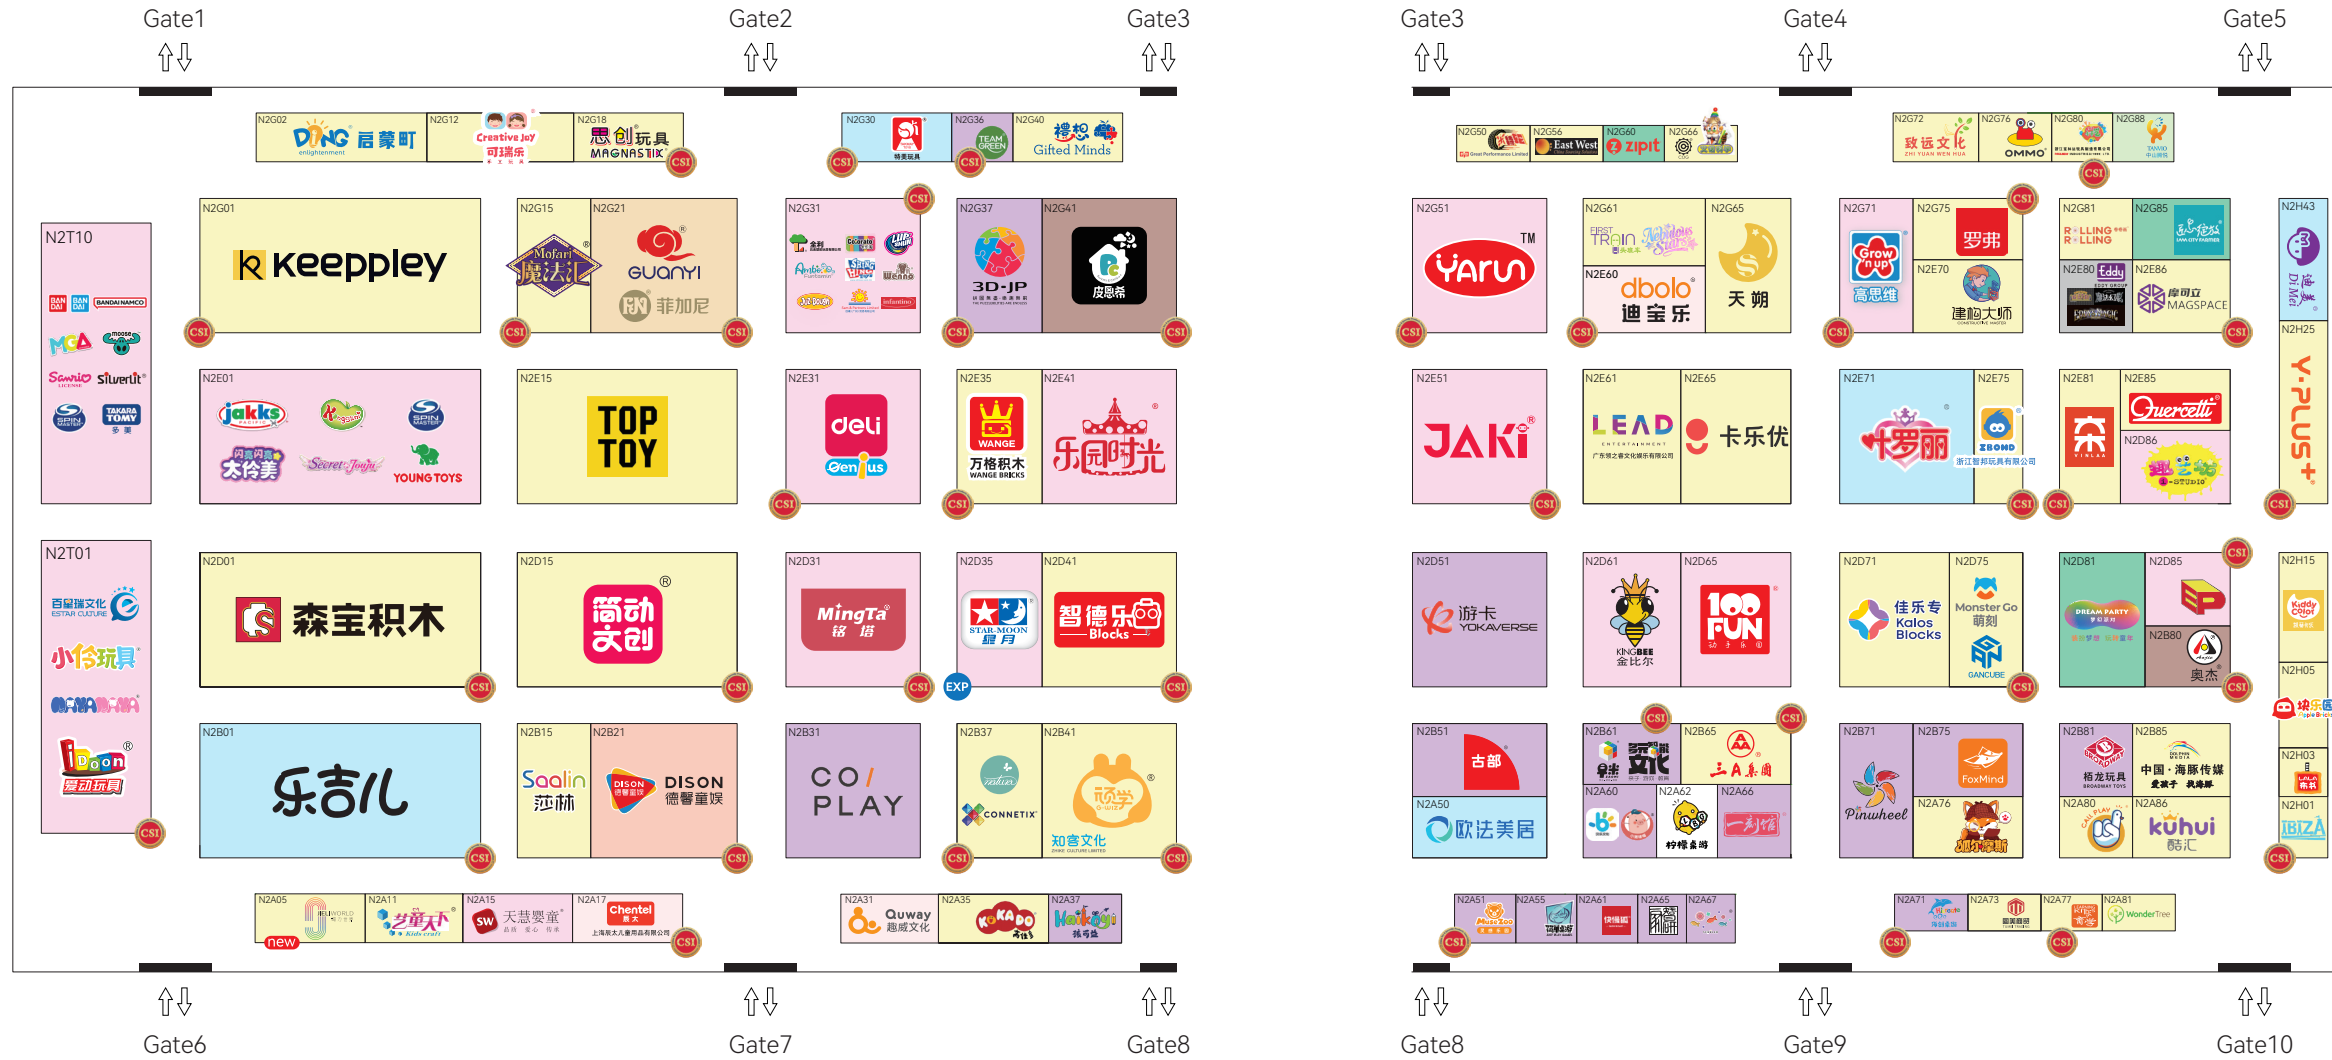

- General Toys
- Educational toys & Games
- Soft Toys, Dolls
- Model toy
- Art & Hobby Toys
- Electronic & Remote Control Toys
- Baby & Infant Toys
- Outdoor & Sporting Items
- Festive & Party Items
- Gifts & Craftworks
- Board Game & Card Game

- Certified Suppliers
- Export Ready

Connect with 1500+ Toy & Baby Certified Supplier in One-stop