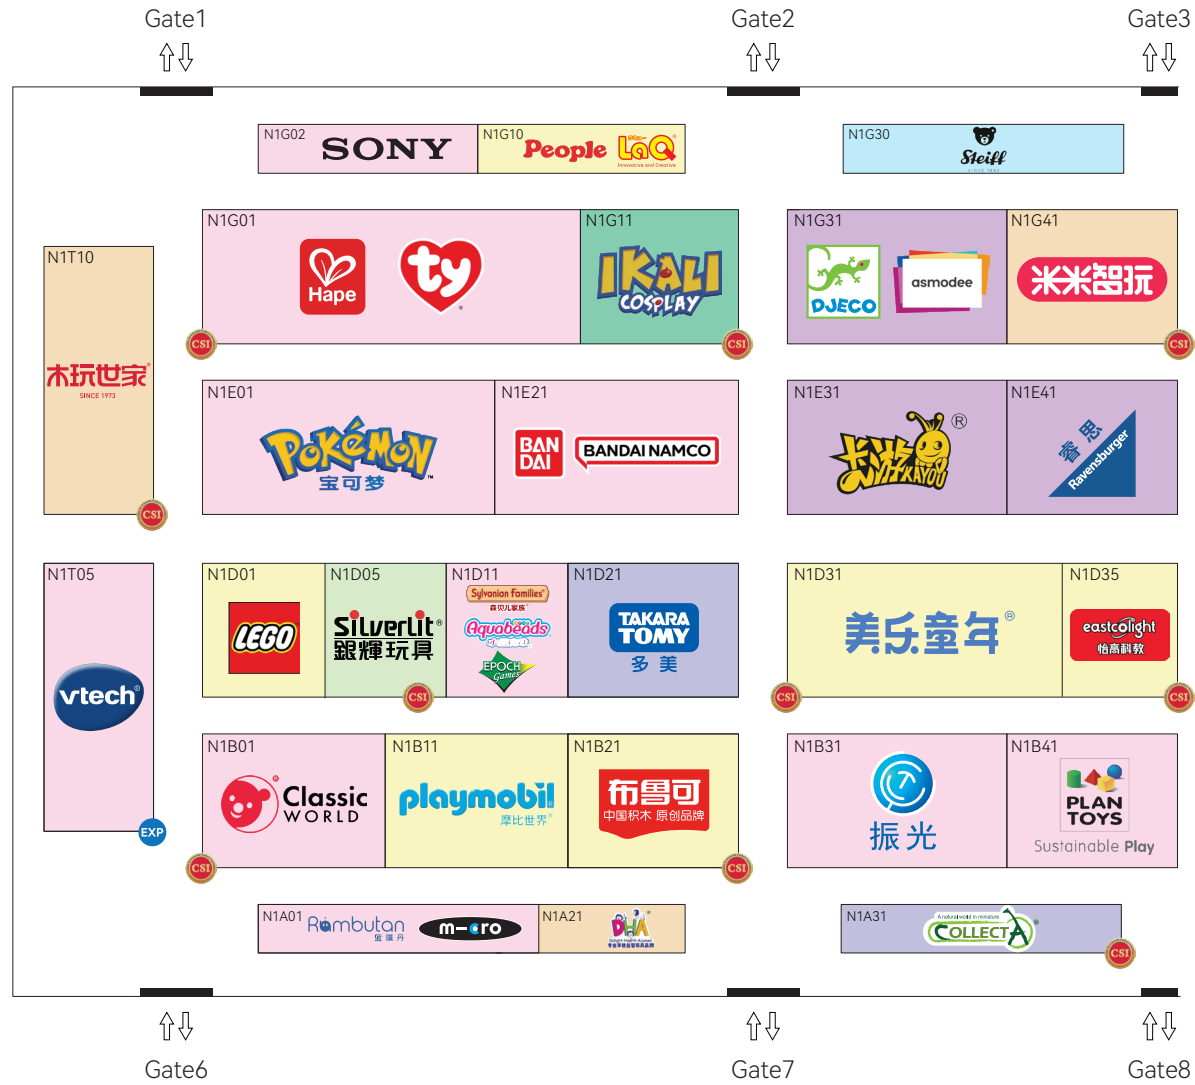

- General Toys
- Educational toys & Games
- Board Game & Card Game
- Soft Toys, Dolls
- Model toy
- Wooden & Bamboo Toys
- Smart-Tech Toys
- Festive & Party Items
- Baby & Infant Toys
- Electronic & Remote Control Toys

- Certified Suppliers
- Export Ready

Connect with 1500+ Toy & Baby Certified Supplier in One-stop