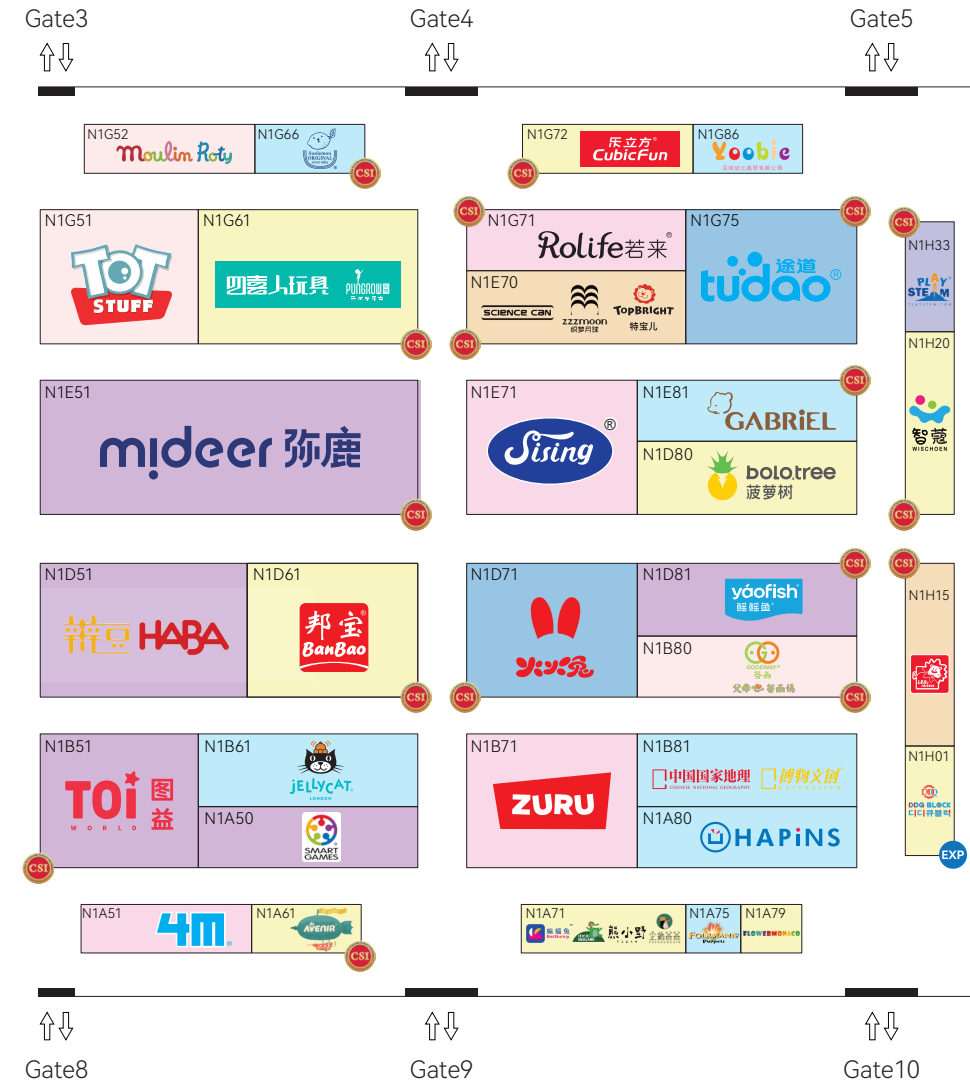

- General Toys
- Educational toys & Games
- Board Game & Card Game
- Soft Toys, Dolls
- Model toy
- Wooden & Bamboo Toys
- Smart-Tech Toys
- Festive & Party Items
- Baby & Infant Toys
- Electronic & Remote Control Toys

- Certified Suppliers
- Export Ready

Connect with 1500+ Toy & Baby Certified Supplier in One-stop