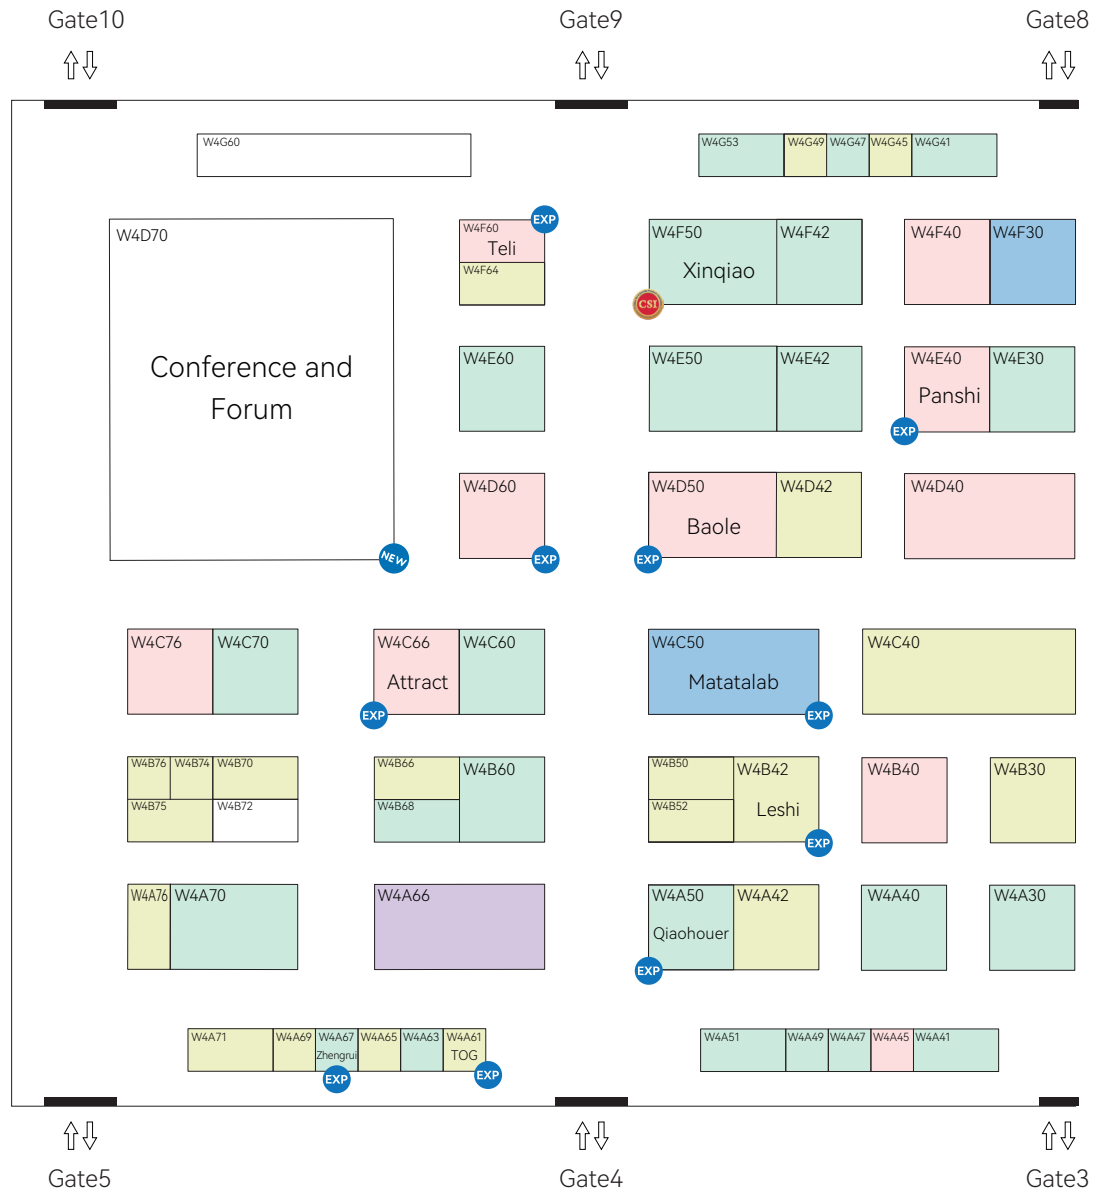

- Teaching Toys
- Courses and others
- Management and Logistics
- Outdoor Facilities of Kindergarten
- Furnitures and Home Décor of Kindergarten

- Certified Suppliers
- Export Ready

Connect with 1500+ Toy & Baby Certified Supplier in One-stop