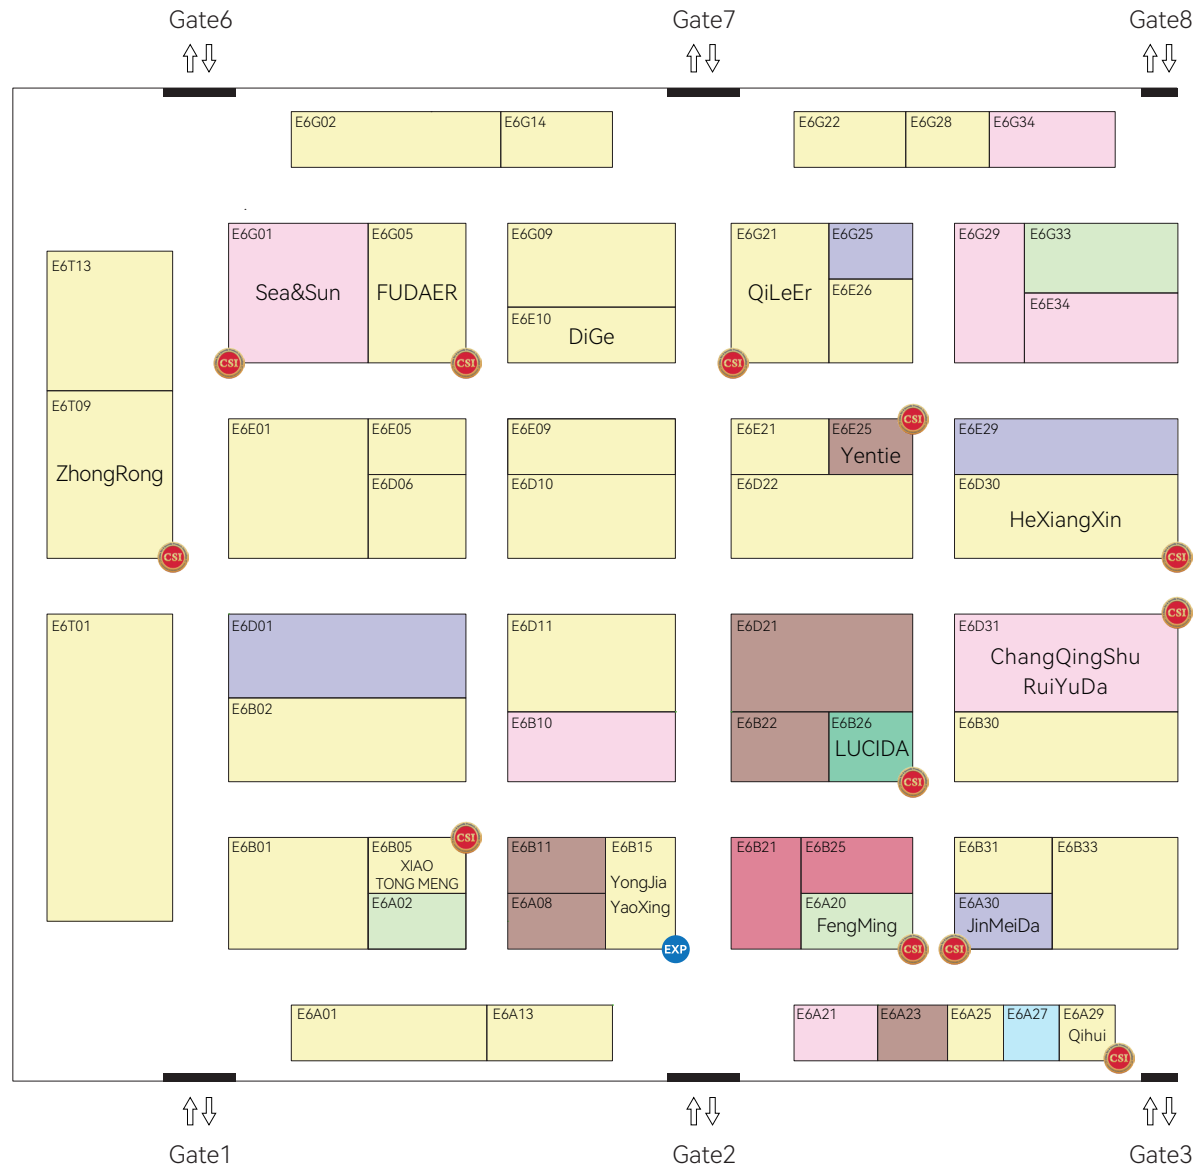

Educational toys & Games	General Toys	Model toy	Soft Toys, Dolls
Electronic & Remote Control Toys	Baby & Infant Toys	Smart-Tech Toys	Outdoor & Sporting Items
Art & Hobby Toys	Festive & Party Items	Equipment, Raw Materials & Accessories	Testing, Inspection & Certification Services

Certified Suppliers

Export Ready

Connect with 1500+ Toy & Baby Certified Supplier in One-stop