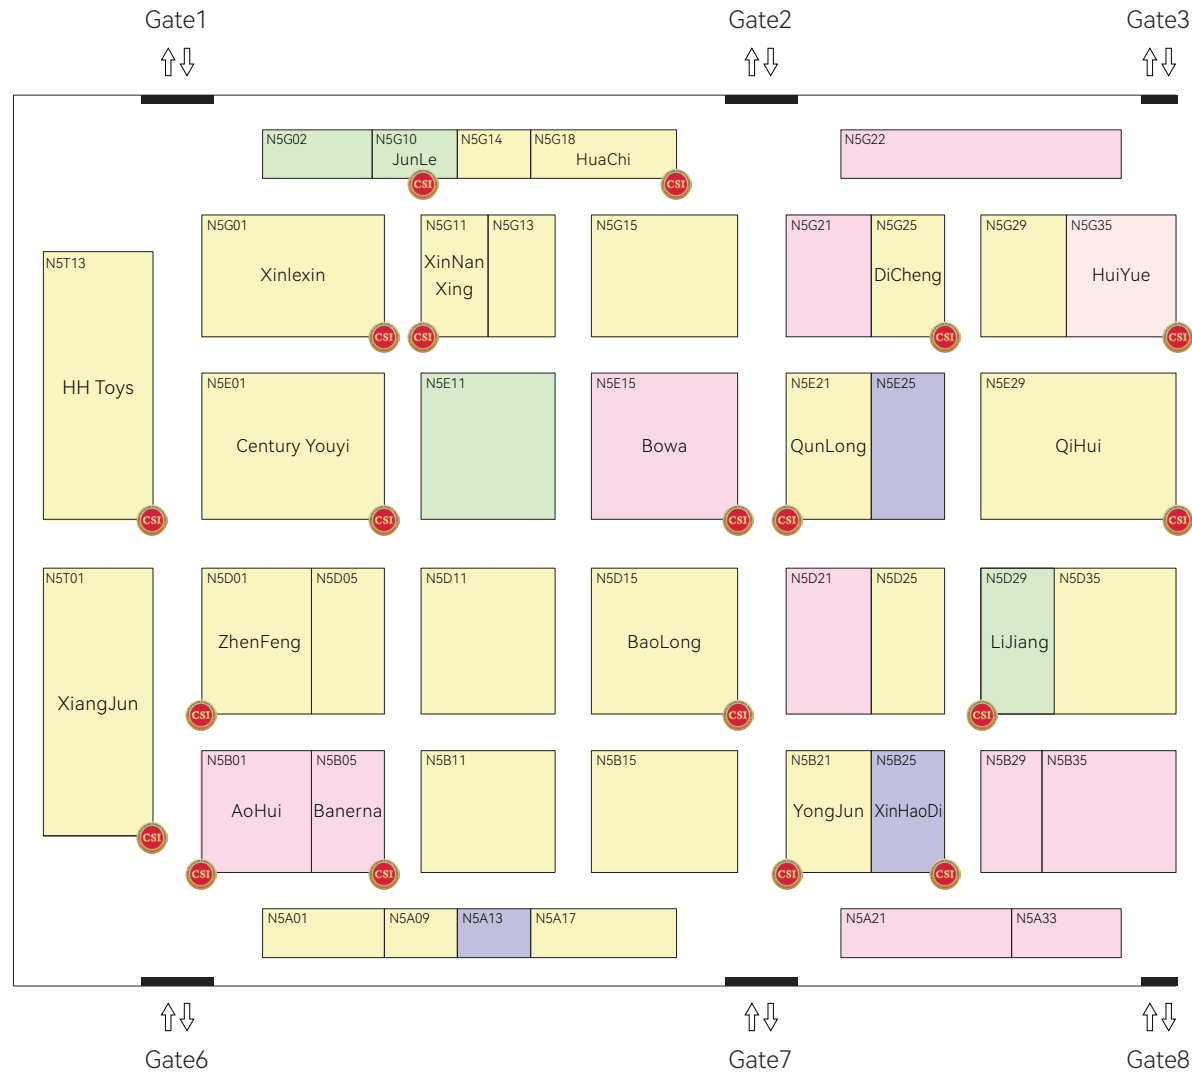

- Educational toys & Games
- General Toys
- Electronic & Remote Control Toys
- Model toy
- Baby & Infant Toys
- Soft Toys, Dolls
- Art & Hobby Toys
- Outdoor & Sporting Items
- Equipment, Raw Materials & Accessories

Certified Suppliers

Export Ready

Connect with 1500+ Toy & Baby Certified Supplier in One-stop