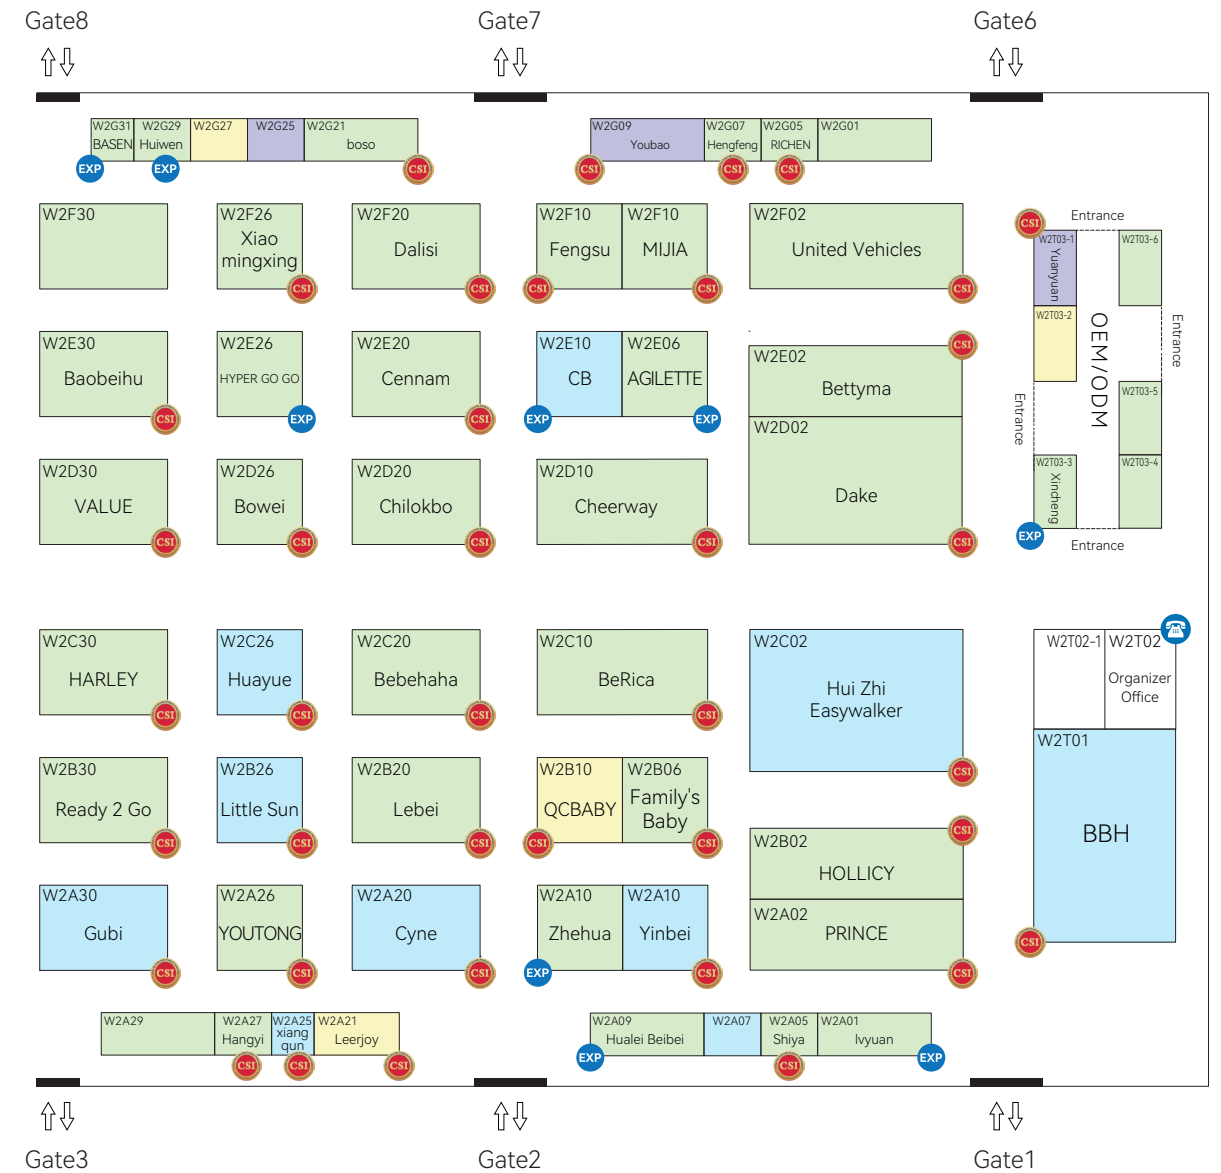

- Certified Suppliers
- Export Ready

Connect with 1500+ Toy & Baby Certified Supplier in One-stop