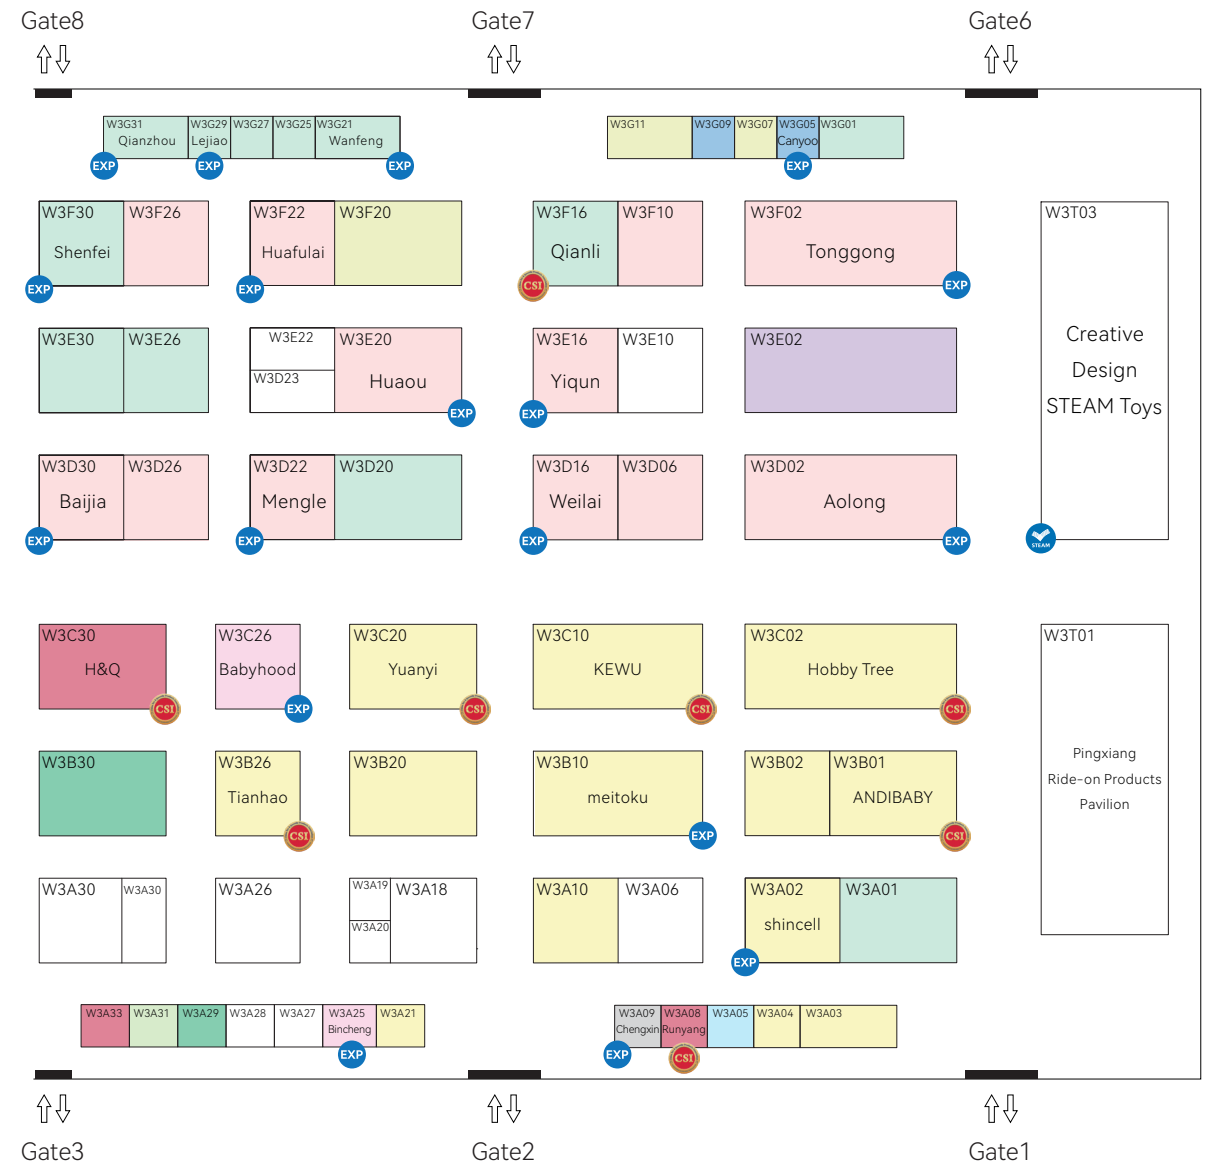

Floor Plan of Hall W3

*Subject to change as of September 22, 2023.

- Teaching Toys
- Courses and others
- Management and Logistics
- Outdoor Facilities of Kindergarten
- Furnitures and Home Décor of Kindergarten
- Textile products and Uniform of Kindergarten
- Children's Furnitures and Home Décor
- Strollers and Accessories
- Ride-on Products
- Baby & Infant Toys
- Baby Bathtub, Potty and Other Products
- General Baby Products
- Others

- Certified Suppliers
- Export Ready

Connect with 1500+ Toy & Baby Certified Supplier in One-stop