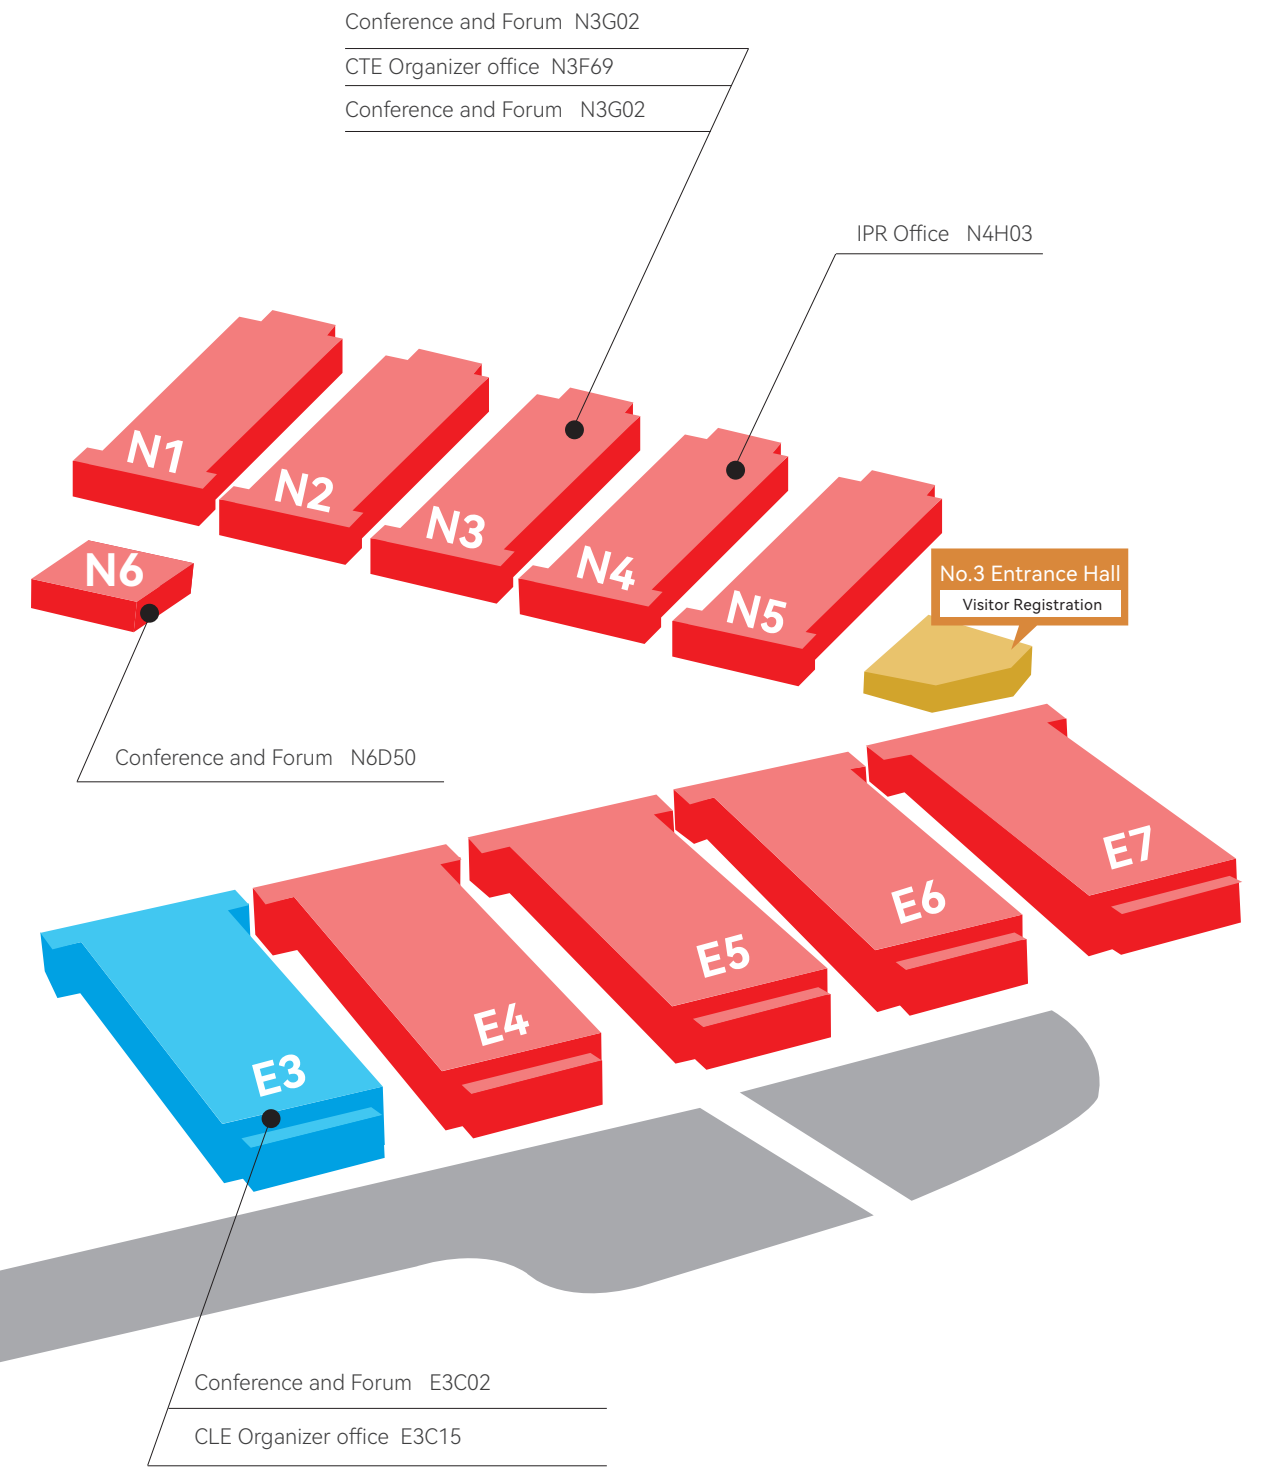

On-site Services Floor Plan

- CHINA LICENSING EXPO
- CHINA KIDS FAIR
- CHINA TOY EXPO
- CHINA PRESCHOOL EXPC